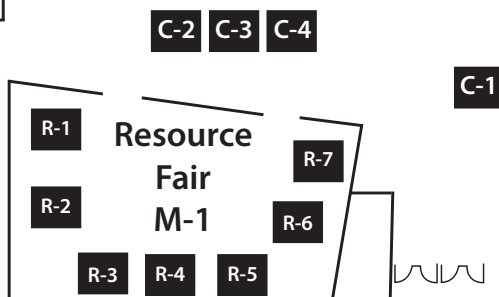

St. Francis Expo St. Francis High School

(Exhibitor Entrance - North Gym)

← West Entrance

Main Entrance

Hourly Prize Drawings

(Must be present to win)

Prize	Drawing Time
Chanhasen Dinner Theater Tickets	11:00 am
Movie Theater Passes for Five	11:00 am
Gift Certificate - Hair for You	11:00 am
\$25 Gift Certificate - County Market	11:00 am
Girl Scout Cookies	11:00 am
Girl Scout Cookies	11:00 am
Rum River BMX Shirt	11:00 am
Cookbook & CD gift bag - LOL Choirboys	11:00 am
One-hour Horse Riding Lesson	11:00 am
Music Fest Tickets	NOON
Gift Certificate - Augeson Photography	NOON
Rum River BMX Shirt	NOON
Serving Platter	NOON
Girl Scout Cookies	NOON
Girl Scout Cookies	NOON
SOXBox, on-line greeting cards	NOON
\$25 Gift Certificate - County Market	NOON
Car Care Cleaning Supplies	NOON
Wild Mountain Super Day Passes	1:00 pm
1-month Free Fitness Club Membership	1:00 pm
Table Lamp	1:00 pm
Birthday Party - Jam Hops Gymnastics	1:00 pm
Cookbook & CD gift bag - LOL Choirboys	1:00 pm
Girl Scout Cookies	1:00 pm
Girl Scout Cookies	1:00 pm
Gift Certificate - Hair for You	1:00 pm
Gift pack of tools & hand care products	1:00 pm
Spa Basket	2:00 pm
Cookbook & CD gift bag - LOL Choirboys	2:00 pm
\$50 Gift Certificate - Mansetti's	2:00 pm
Gift Certificate - Opp Chiropractic	2:00 pm
\$25 Gift Certificate - County Market	2:00 pm
Gift Certificate - The Writings on Your Wall	2:00 pm
Girl Scout Cookies	2:00 pm
Girl Scout Cookies	2:00 pm
Rum River BMX Shirt	2:00 pm
Car Care Cleaning Supplies	2:00 pm
Twins Tickets	3:00 pm
Grand Casino Package	3:00 pm
3' Party Sub - Subway	3:00 pm
Green Valley Greenhouse Gift Certificate	3:00 pm
Gift Certificate - Hair for You	3:00 pm
Girl Scout Cookies	3:00 pm
Girl Scout Cookies	3:00 pm
\$500 Cash (need not be present to win)	3:00 pm
Kid's Bike (need not be present to win)	3:00 pm