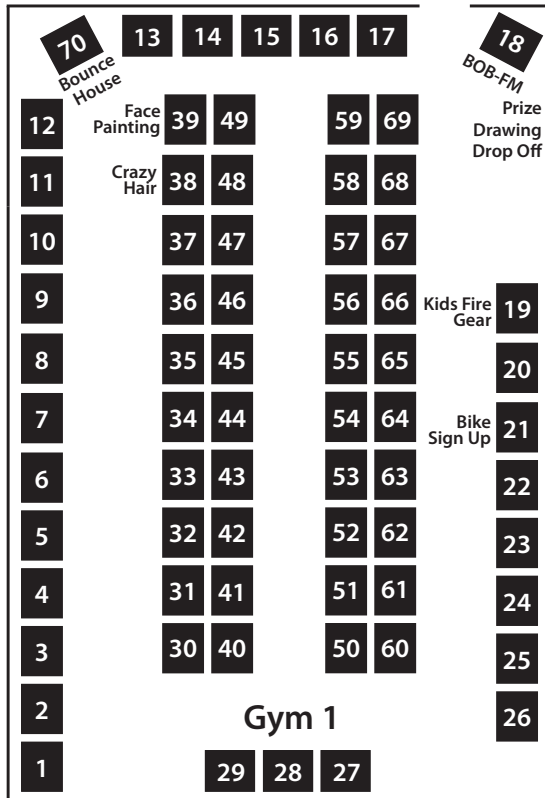

St. Francis Expo St. Francis High School

(Exhibitor Entrance - North Gym)

← West Entrance

Main Entrance

Hourly Prize Drawings

(Must be present to win)

Prize	Drawing Time
Chanhasen Dinner Theater Tickets	11:00 am
Movie Theater Passes for Five	11:00 am
Gift Certificate - Hair for You	11:00 am
\$25 Gift Certificate - County Market	11:00 am
Girl Scout Cookies	11:00 am
Girl Scout Cookies	11:00 am
Rum River BMX Shirt	11:00 am
Cookbook & CD gift bag - LOL Choirboys	11:00 am
One-hour Horse Riding Lesson	11:00 am
Music Fest Tickets	NOON
Gift Certificate - Augeson Photography	NOON
Rum River BMX Shirt	NOON
Serving Platter	NOON
Girl Scout Cookies	NOON
Girl Scout Cookies	NOON
SOXBox, on-line greeting cards	NOON
\$25 Gift Certificate - County Market	NOON
Car Care Cleaning Supplies	NOON
Wild Mountain Super Day Passes	1:00 pm
1-month Free Fitness Club Membership	1:00 pm
Table Lamp	1:00 pm
Birthday Party - Jam Hops Gymnastics	1:00 pm
Cookbook & CD gift bag - LOL Choirboys	1:00 pm
Girl Scout Cookies	1:00 pm
Girl Scout Cookies	1:00 pm
Gift Certificate - Hair for You	1:00 pm
Gift pack of tools & hand care products	1:00 pm
Spa Basket	2:00 pm
Cookbook & CD gift bag - LOL Choirboys	2:00 pm
\$50 Gift Certificate - Mansetti's	2:00 pm
Gift Certificate - Opp Chiropractic	2:00 pm
\$25 Gift Certificate - County Market	2:00 pm
Gift Certificate - The Writings on Your Wall	2:00 pm
Girl Scout Cookies	2:00 pm
Girl Scout Cookies	2:00 pm
Rum River BMX Shirt	2:00 pm
Car Care Cleaning Supplies	2:00 pm
Twins Tickets	3:00 pm
Grand Casino Package	3:00 pm
3' Party Sub - Subway	3:00 pm
Green Valley Greenhouse Gift Certificate	3:00 pm
Gift Certificate - Hair for You	3:00 pm
Girl Scout Cookies	3:00 pm
Girl Scout Cookies	3:00 pm
\$500 Cash (need not be present to win)	3:00 pm
Kid's Bike (need not be present to win)	3:00 pm